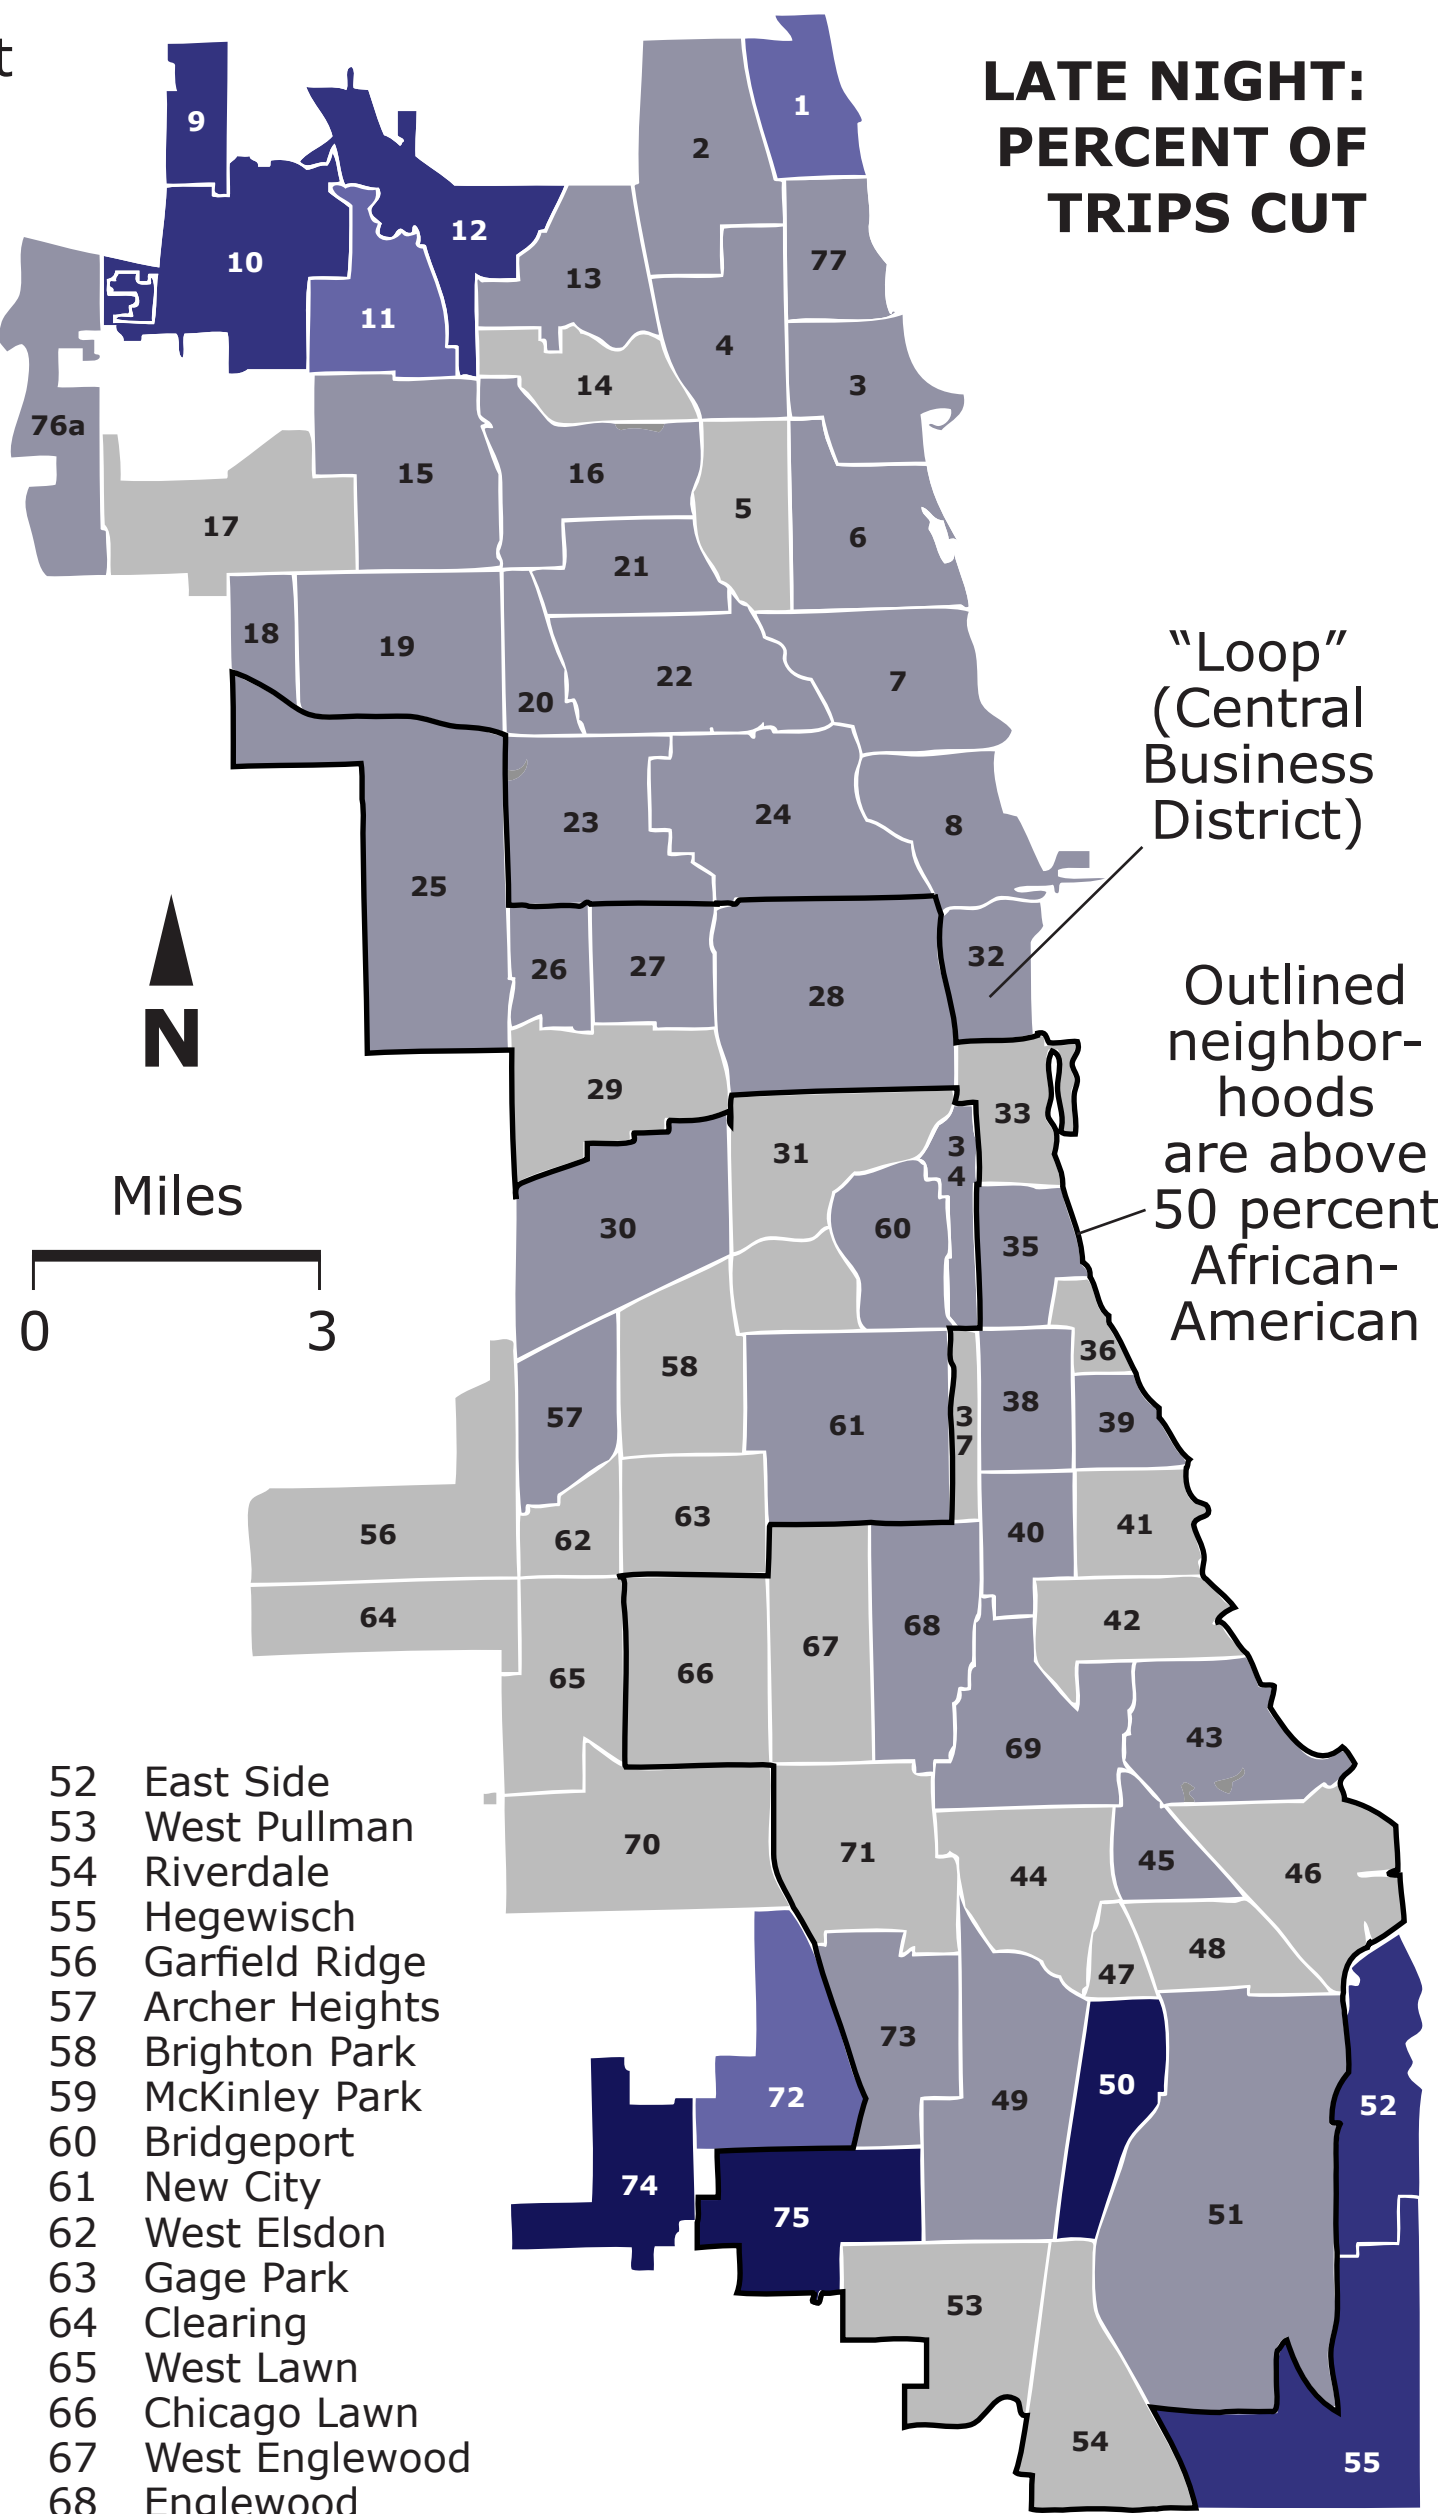

O'Hare Airport

**LATE NIGHT:
PERCENT OF
TRIPS CUT**

NEIGHBORHOODS

- 1 Rogers Park
- 2 West Ridge
- 3 Uptown
- 4 Lincoln Square
- 5 North Center
- 6 Lake View
- 7 Lincoln Park
- 8 Near North Side
- 9 Edison Park
- 10 Norwood Park
- 11 Jefferson Park
- 12 Forest Glen
- 13 North Park
- 14 Albany Park
- 15 Portage Park
- 16 Irving Park
- 17 Dunning
- 18 Montclare
- 19 Belmont Cragin
- 20 Hermosa
- 21 Avondale
- 22 Logan Square
- 23 Humboldt Park
- 24 West Town
- 25 Austin
- 26 West Garfield Park
- 27 East Garfield Park
- 28 Near West Side
- 29 North Lawndale
- 30 South Lawndale
- 31 Lower West Side
- 32 Loop
- 33 Near South Side
- 34 Armour Square
- 35 Douglas
- 36 Oakland
- 37 Fuller Park
- 38 Grand Boulevard
- 39 Kenwood
- 40 Washington Park
- 41 Hyde Park
- 42 Woodlawn
- 43 South Shore
- 44 Chatham
- 45 Avalon Park
- 46 South Chicago
- 47 Burnside
- 48 Calumet Heights
- 49 Roseland
- 50 Pullman
- 51 South Deering
- 52 East Side
- 53 West Pullman
- 54 Riverdale
- 55 Hegewisch
- 56 Garfield Ridge
- 57 Archer Heights
- 58 Brighton Park
- 59 McKinley Park
- 60 Bridgeport
- 61 New City
- 62 West Elsdon
- 63 Gage Park
- 64 Clearing
- 65 West Lawn
- 66 Chicago Lawn
- 67 West Englewood
- 68 Englewood
- 69 Greater Grand Crossing
- 70 Ashburn
- 71 Auburn Gresham
- 72 Beverly
- 73 Washington Heights
- 74 Mount Greenwood
- 75 Morgan Park
- 76a O'Hare (Non-Airport)
- 76b O'Hare (Airport)
- 77 Edgewater

Source: C.T.A., R.T.A., 2000 U.S. Census
Chicago News Collaborative/Luke Joyner & Max Shron