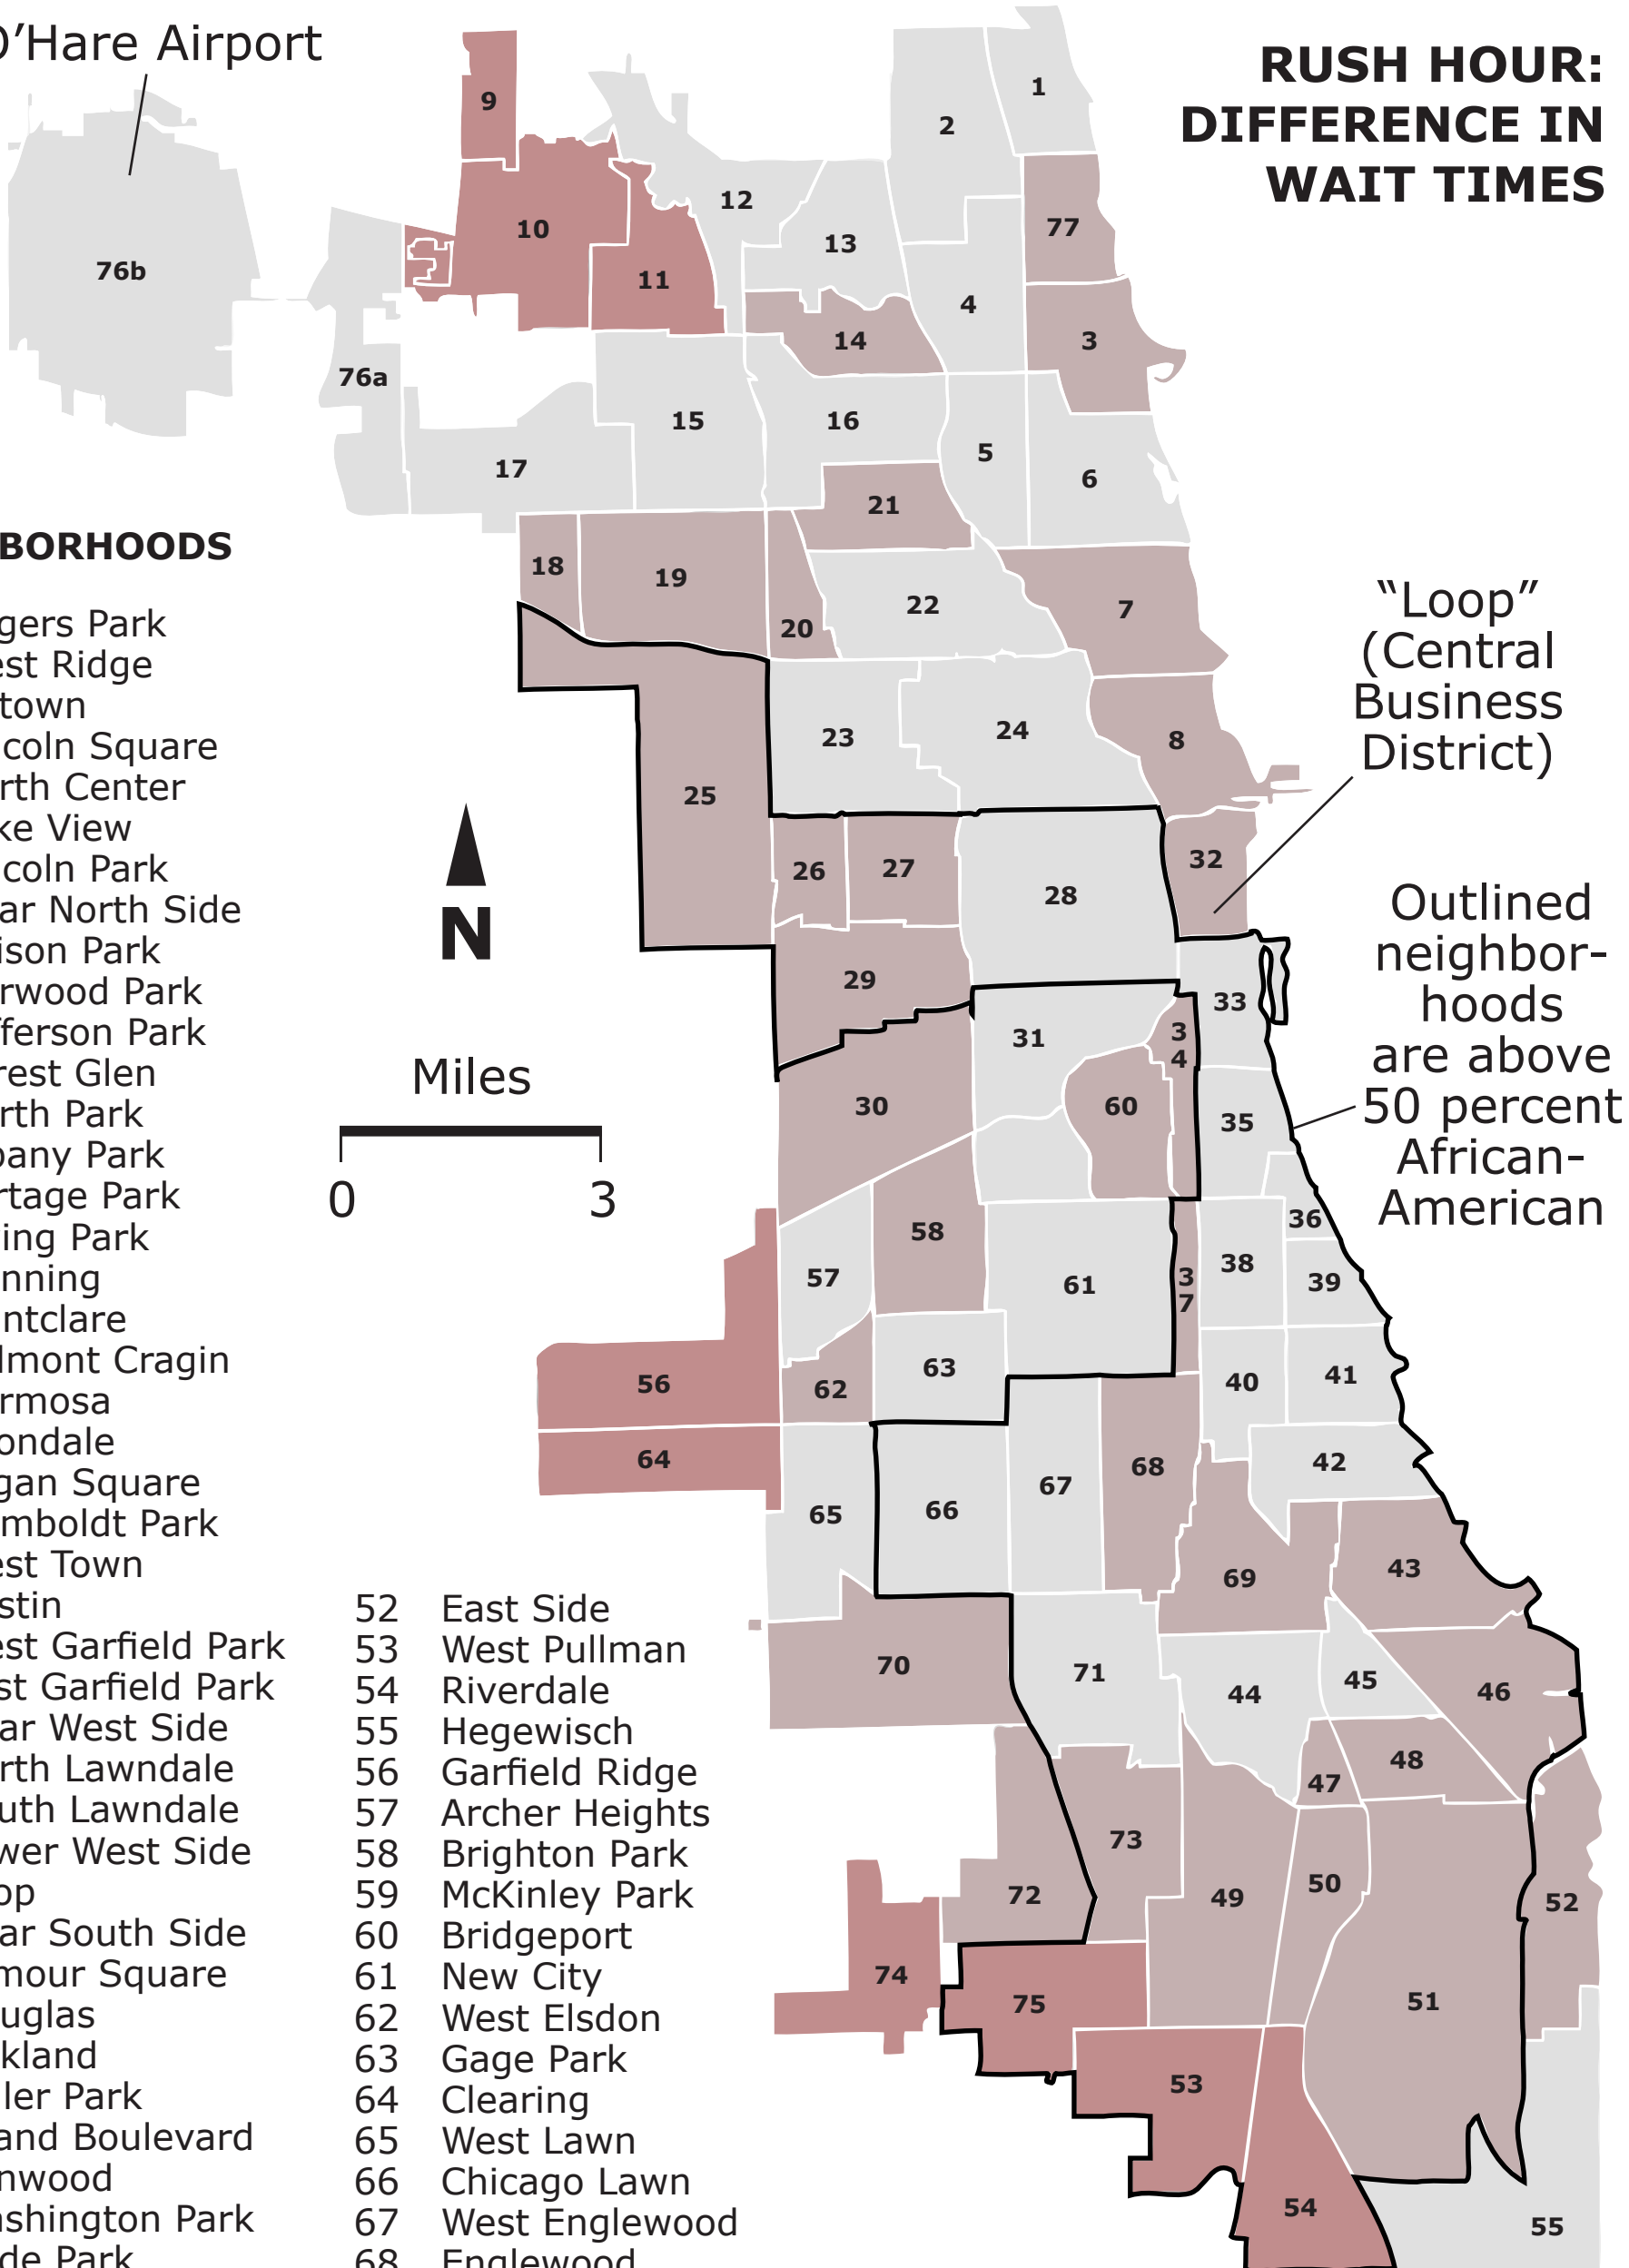

RUSH HOUR: DIFFERENCE IN WAIT TIMES

O'Hare Airport

NEIGHBORHOODS

- 1 Rogers Park
- 2 West Ridge
- 3 Uptown
- 4 Lincoln Square
- 5 North Center
- 6 Lake View
- 7 Lincoln Park
- 8 Near North Side
- 9 Edison Park
- 10 Norwood Park
- 11 Jefferson Park
- 12 Forest Glen
- 13 North Park
- 14 Albany Park
- 15 Portage Park
- 16 Irving Park
- 17 Dunning
- 18 Montclare
- 19 Belmont Cragin
- 20 Hermosa
- 21 Avondale
- 22 Logan Square
- 23 Humboldt Park
- 24 West Town
- 25 Austin
- 26 West Garfield Park
- 27 East Garfield Park
- 28 Near West Side
- 29 North Lawndale
- 30 South Lawndale
- 31 Lower West Side
- 32 Loop
- 33 Near South Side
- 34 Armour Square
- 35 Douglas
- 36 Oakland
- 37 Fuller Park
- 38 Grand Boulevard
- 39 Kenwood
- 40 Washington Park
- 41 Hyde Park
- 42 Woodlawn
- 43 South Shore
- 44 Chatham
- 45 Avalon Park
- 46 South Chicago
- 47 Burnside
- 48 Calumet Heights
- 49 Roseland
- 50 Pullman
- 51 South Deering

- 52 East Side
- 53 West Pullman
- 54 Riverdale
- 55 Hegewisch
- 56 Garfield Ridge
- 57 Archer Heights
- 58 Brighton Park
- 59 McKinley Park
- 60 Bridgeport
- 61 New City
- 62 West Elsdon
- 63 Gage Park
- 64 Clearing
- 65 West Lawn
- 66 Chicago Lawn
- 67 West Englewood
- 68 Englewood
- 69 Greater Grand Crossing
- 70 Ashburn
- 71 Auburn Gresham
- 72 Beverly
- 73 Washington Heights
- 74 Mount Greenwood
- 75 Morgan Park
- 76a O'Hare (Non-Airport)
- 76b O'Hare (Airport)
- 77 Edgewater

"Loop"
(Central
Business
District)

Outlined
neighbor-
hoods
are above
50 percent
African-
American